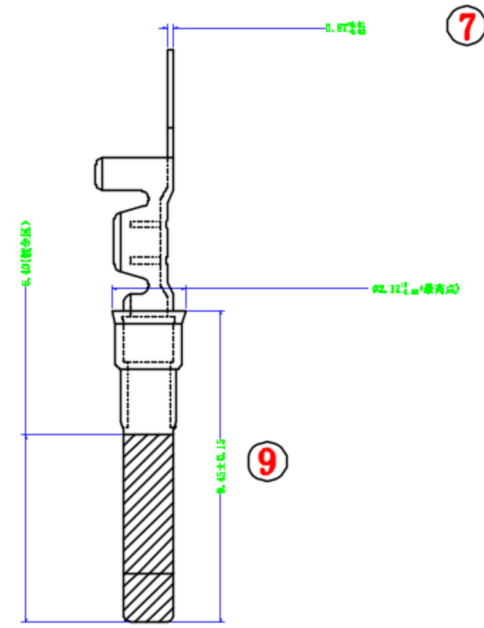

REVISION INFORMATION			
Rev.	Rev. Date	Modified By	Brief Description

LANshack
 Sales@LANshack.com | 888-568-1230

DRAWN BY	DATE: 2012/7/6	DESCRIPTION: Female Pin for D-Sub Connector 100 Pack
CHECKED BY	SHEET 1 of 1	ITEM NO. LSBL-CON-DSUB-F-100
APPROVED BY	SCALE 1:1	REV. 00 UNIT: mm