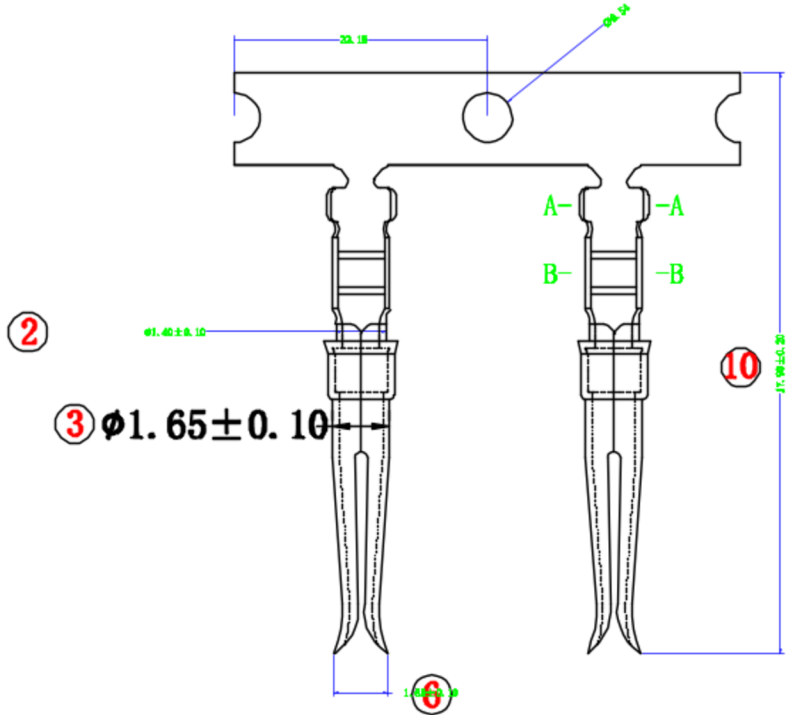

REVISION INFORMATION			
Rev.	Rev. Date	Modified By	Brief Description

LANshack
 Sales@LANshack.com | 888-568-1230

DRAWN BY	DATE: 2012/7/6	DESCRIPTION: Female Pin for D-Sub Connector 100 Pack
CHECKED BY	SHEET 1 of 1	ITEM NO. LSBL-CON-DSUB-F-100
APPROVED BY	SCALE 1:1	REV. 00 UNIT: mm